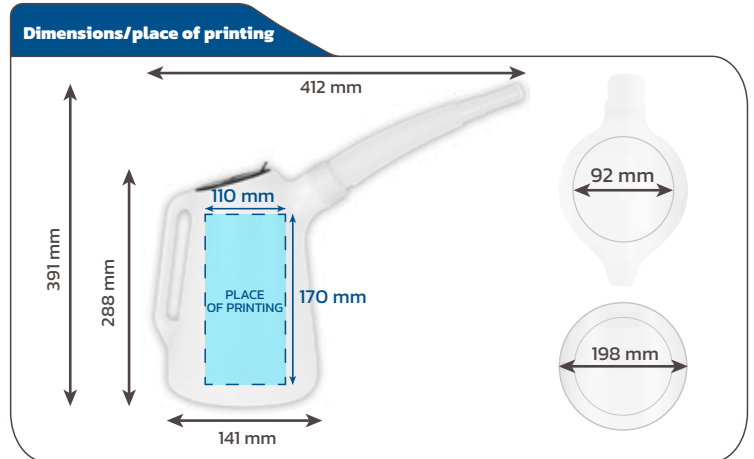

KOJ050001

General Information

Date of Creation	21.10.2024
Contact	info@bott.pl
Product name	Oil can JUMBO 5 l
Catalog number	KOJ050001
Description	Oil can made of HDPE, resistant to acids and oils, equipped with a flexible spout and a closable lid, with a maximum capacity of 5260 ml.
Standard colors	☐ Milk MOQ 100 pcs.
Individual colors	_____

Product Specifications

Max dimensions	H= 391 mm , W= 412 mm, upper outer diameter= 92 mm, ower outer diameter= 198 mm
Weight	355 g
Total volume	5260 ml
Scale	Embossed scale in liters and US quarts
Material (see the bottom)	High-density polyethylene (HDPE)
Print area	110/170 mm
Customs code	392 69 09 7
Lead time	approx. 2-4 weeks

Packaging

Bulk carton	max. 21 pcs., weight 8,5 kg
Pallet 120/80 cm	max. 168 pcs., weight 80 kg (8x cartons of 21 pcs.)